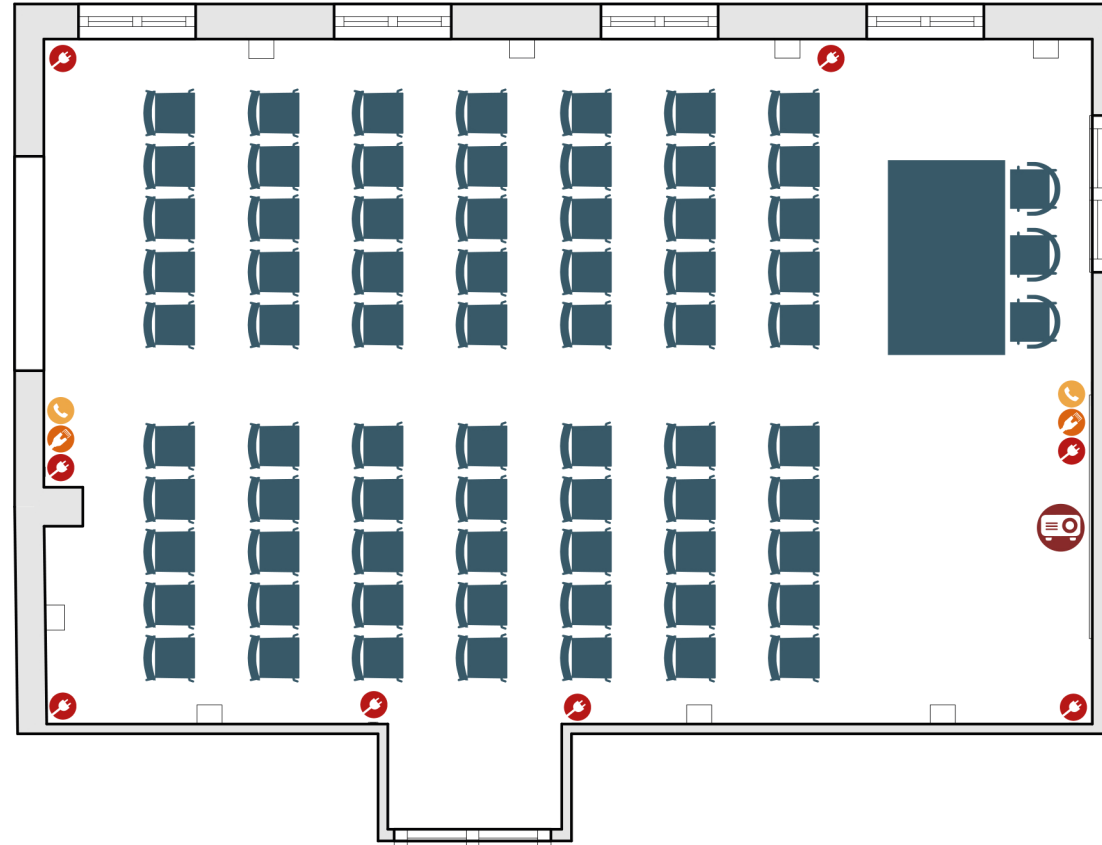

ENZO

70m²

7x10m

3m

LUCE NATURALE
NATURAL LIGHT 

PIANO TERRA
FIRST FLOOR 

70 PAX

36 PAX

25 PAX

28 PAX

21 PAX

Attrezzature tecniche

Videoproiettore (4000 Lumen), schermo (2,5x1,5m), lavagna a fogli mobili, WI-FI.

Technical equipment

Beamer (4000 Lumen), screen (2,5x1,5m), flip board, WI-FI.

Su richiesta / On request